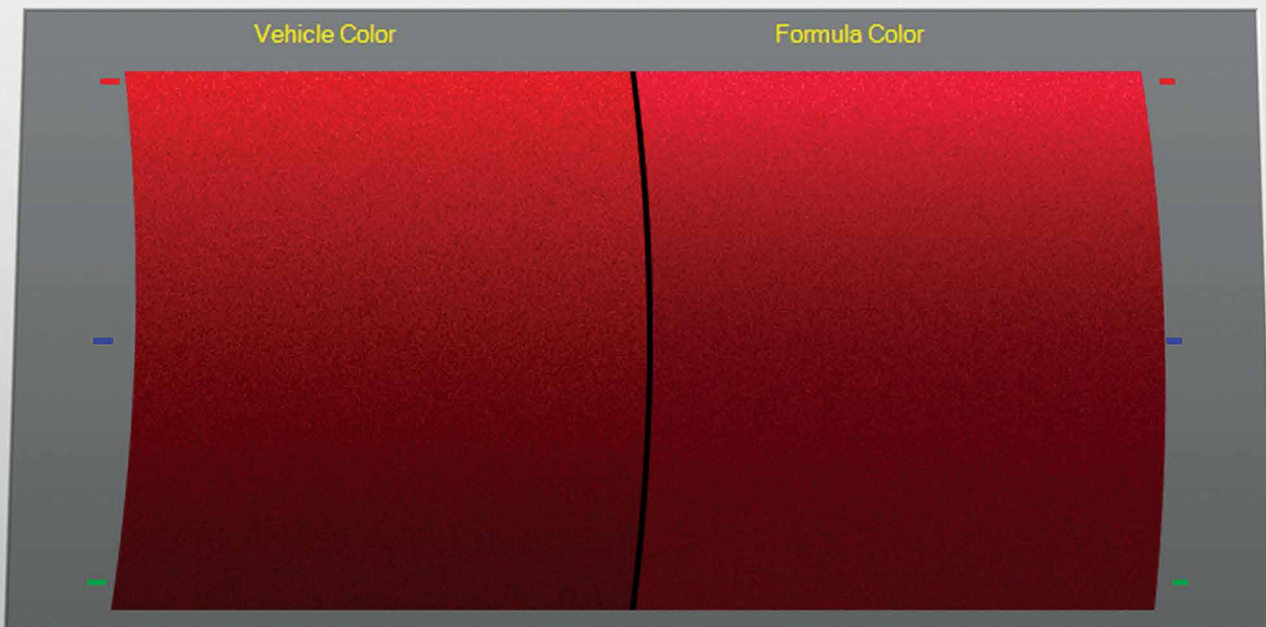

Blend View Percent

OFF

ON

50

Adjust Formula

Chip View

Curved

Single Angle

Legend

Near Spec.

Head On/Face

Sidetone/Flop

Light Dial

Flake Value

OK

Marginal