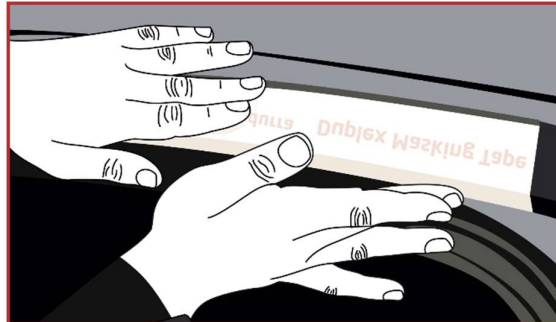

Audurra Duplex Masking Tape

Article-No.	Dimension	Packaging
D15376363	75mm x 20m	1 roll

Description:

Audurra Duplex Masking Tape is high quality, 80°C automotive grade crepe paper masking tape with excellent adhesion to all surfaces. It can be used with all solvent and water-based paints providing clean removal with no residue.

Features:

- Saves time and materials
- Simplifies the process
- Masks areas without leaving hard paint edges
- Seals and protects vehicle insides from overspray

Where to use this product:

Remove the liner from the narrow section of tape and stick it to the underside of the roof rail and repeat.

Apply pressure to the tape and then close the door.

Remove the film liner from the wide section of tape, pull down and mask off the rubber seal.

Areas of Application:

- Roof / Cant Rails
- Door rubber seals
- Bonnet/Hood
- Boot/Trunk
- Wing/Fender/Guard