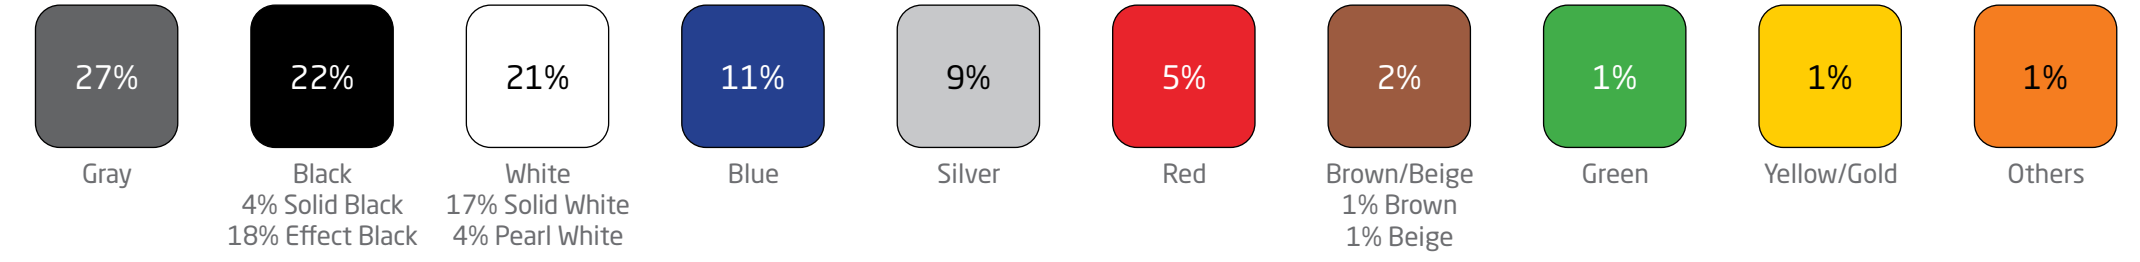

Global Automotive Color Popularity 2022

World Color

White
34%
20% Solid White
14% Pearl White

Black
21%
3% Solid Black
18% Effect Black

Gray
19%

Silver
8%

Blue
8%

Red
5%

Brown/Beige
2%

Green
1%

Yellow/Gold
1%

Others
1%

North America

South America

Europe

Africa

Asia

Japan

China

South Korea

India

North America

Compact/Sport

Truck/SUV

Europe

Compact/Sport

Truck/SUV

Intermediate/CUV

Luxury/Luxury SUV

Intermediate/MPV

Luxury/Luxury SUV