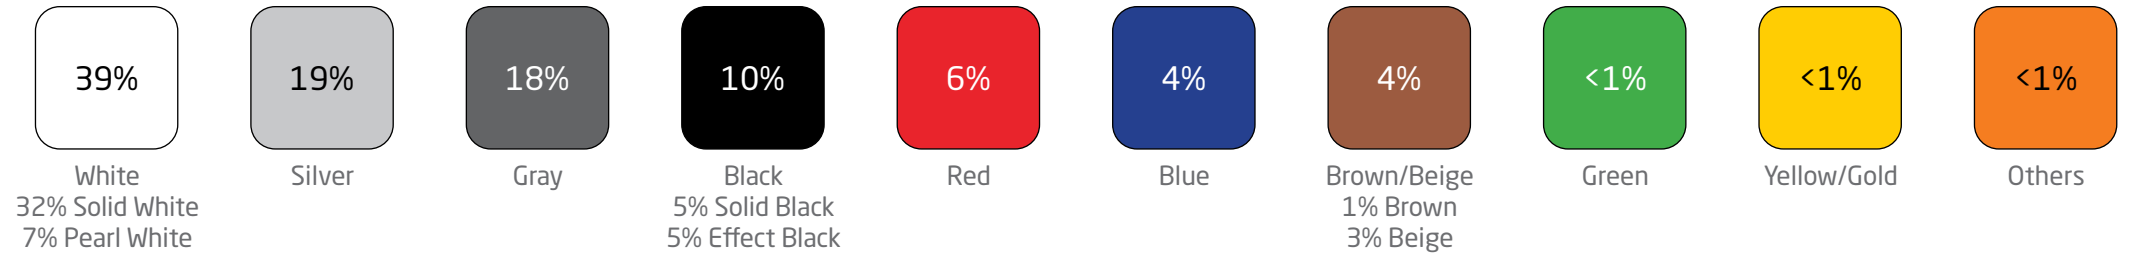

South America