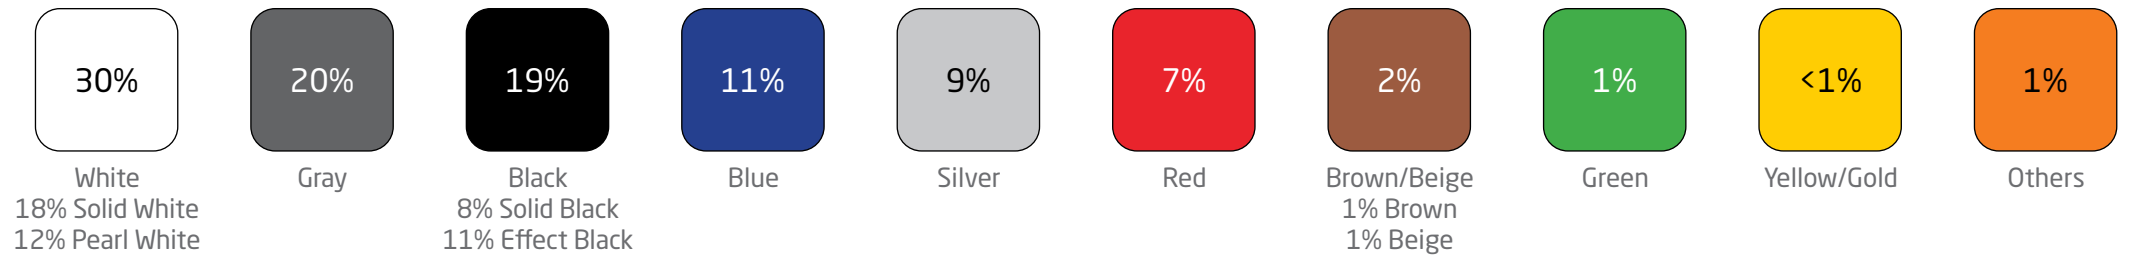

Global Automotive Color Popularity 2022

World Color

White
34%
20% Solid White
14% Pearl White

Black
21%
3% Solid Black
18% Effect Black

Gray
19%

Silver
8%

Blue
8%

Red
5%

Brown/Beige
2%

Green
1%

Yellow/Gold
1%

Others
1%

North America